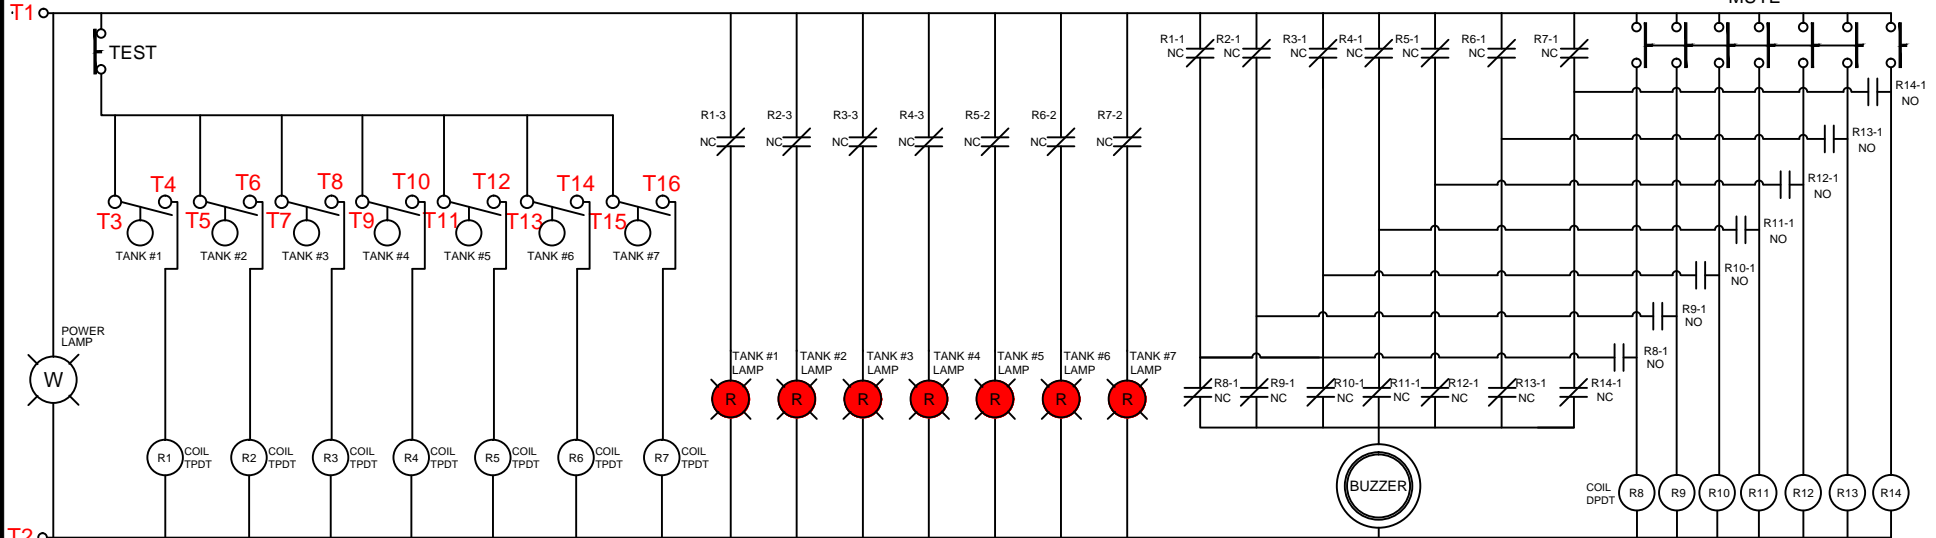

120 VAC, 60 Hz, 350mA

LINE

T2

NEUTRAL

**KTECH INDUSTRIAL PRODUCTS INC.**

Drawing: Indoor 7 Input Fail Safe Alarm for 7 Tanks  
c/w Test, Mute, Auto Reset & Relay Outputs

Dwg. No.: AL101-7-7R-FS Schematic

Date: Sept 22, 2022

Job:

(NO / NC) normal refers to the shelf state of the relay.