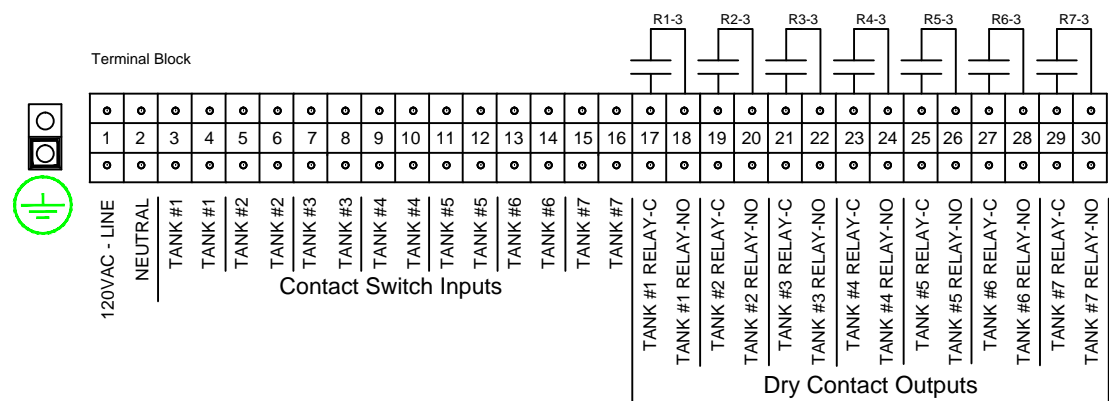

120 VAC, 60 Hz, 350mA

LINE

T2

NEUTRAL

**KTECH INDUSTRIAL PRODUCTS INC.**

Drawing: Indoor 7 Input Fail Safe Alarm for 7 Tanks  
c/w Test, Mute, Auto Reset & Relay Outputs

Dwg. No.: AL101-7-7R-FS Schematic

Date: Sept 22, 2022

Job:

(NO / NC) normal refers to the shelf state of the relay.