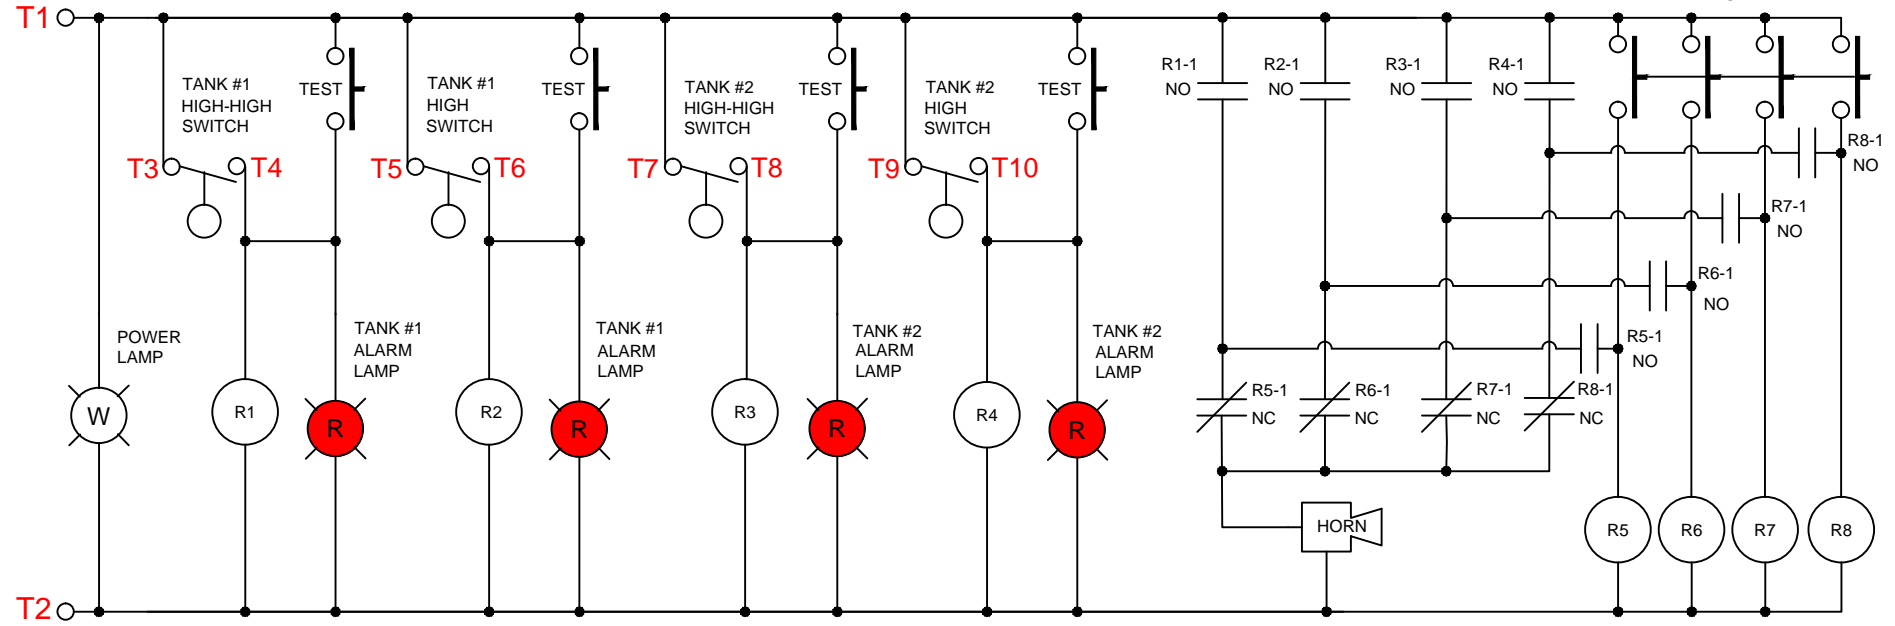

120 VAC, 60 Hz, 300mA

LINE

NEUTRAL

KTECH INDUSTRIAL PRODUCTS INC.

Drawing: Weatherproof 2 Tanks, 4 Input Alarm(High-High & High) c/w Mute, Test & Auto Reset and 2 NC Relay outputs

Dwg. No. AL201-4-2TK-2R-HHH Schematic