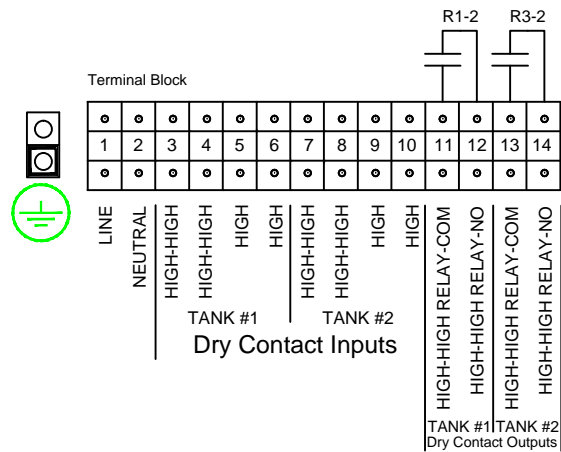

120 VAC, 60 Hz, 300mA

LINE

NEUTRAL

KTECH INDUSTRIAL PRODUCTS INC.

Drawing: Weatherproof 2 Tanks, 4 Input Alarm(High-High & High) c/w Mute, Test & Auto Reset and 2 NC Relay outputs

Dwg. No. AL201-4-2TK-2R-HHH Schematic