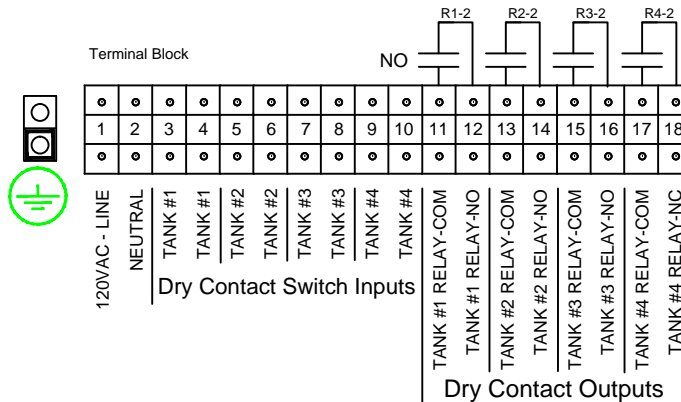

120 VAC, 60 Hz, 300mA

LINE

NEUTRAL

(NO / NC) normal refers to the shelf state of the relay.

**KTECH INDUSTRIAL PRODUCTS INC.**

**Drawing:** Weatherproof 4 Input Alarm -Tank #1 to Tank #4  
c/w Mute Timer, Test, Auto Reset & Relay Outputs

**Dwg. No.** AL201-4-4R-TT-4TK Schem

**Date:** Sept 4, 2020

**Job:**