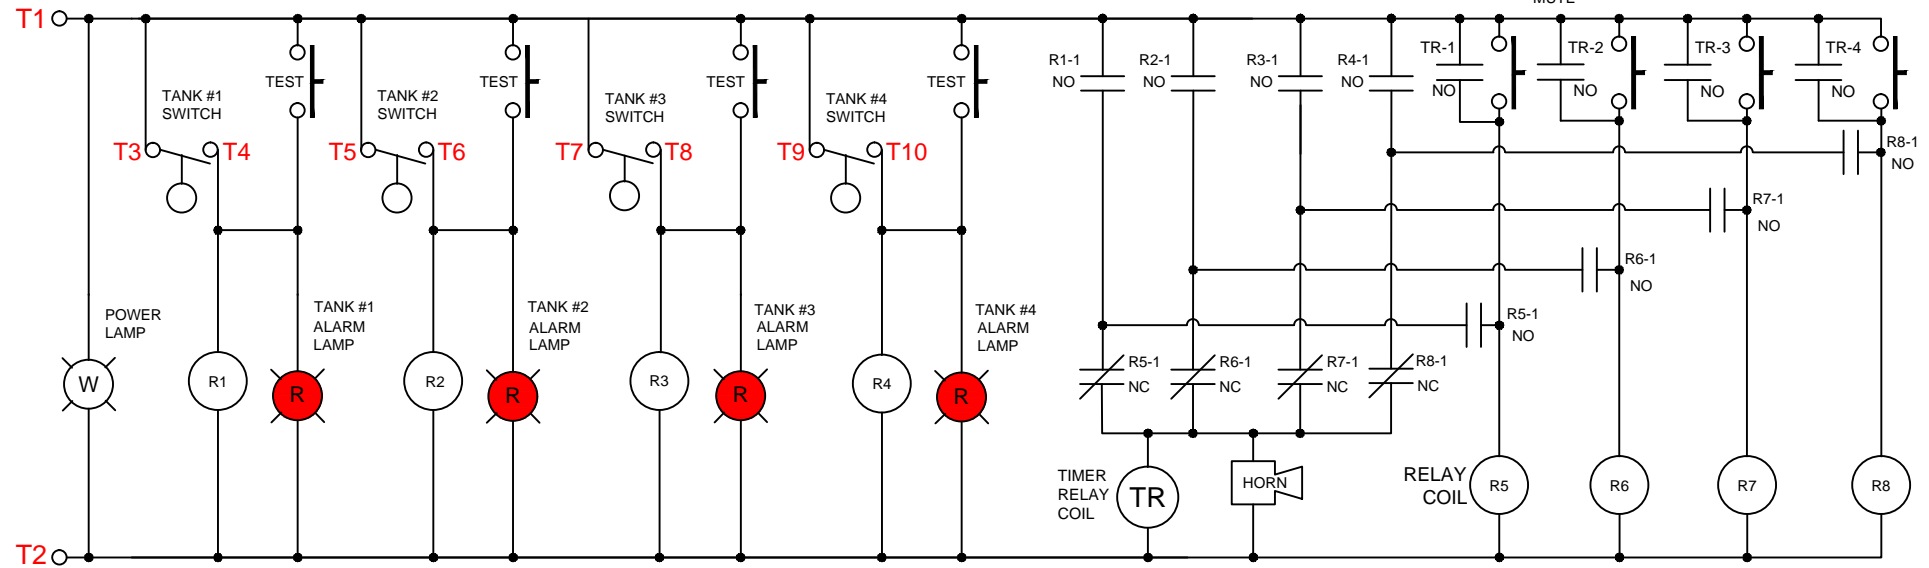

120 VAC, 60 Hz, 300mA

LINE

NEUTRAL

(NO / NC) normal refers to the shelf state of the relay.

**KTECH INDUSTRIAL PRODUCTS INC.**

**Drawing:** Weatherproof 4 Input Alarm -Tank #1 to Tank #4  
c/w Mute Timer, Test, Auto Reset & Relay Outputs

**Dwg. No.** AL201-4-4R-TT-4TK Schem

**Date:** Sept 4, 2020

**Job:**