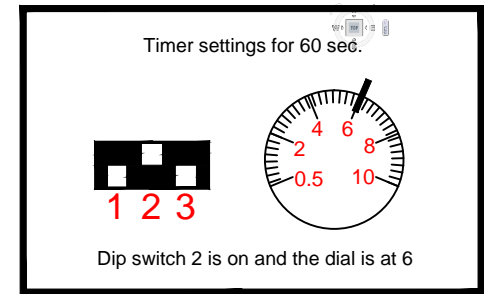

120 VAC, 60 Hz, 300mA

LINE

NEUTRAL

(NO / NC) normal refers to the shelf state of the relay.

**KTECH INDUSTRIAL PRODUCTS INC.**

**Drawing:** Weatherproof 4 Input Alarm -Tank #1 to Tank #4  
c/w Mute Timer, Test, Auto Reset & Relay Outputs