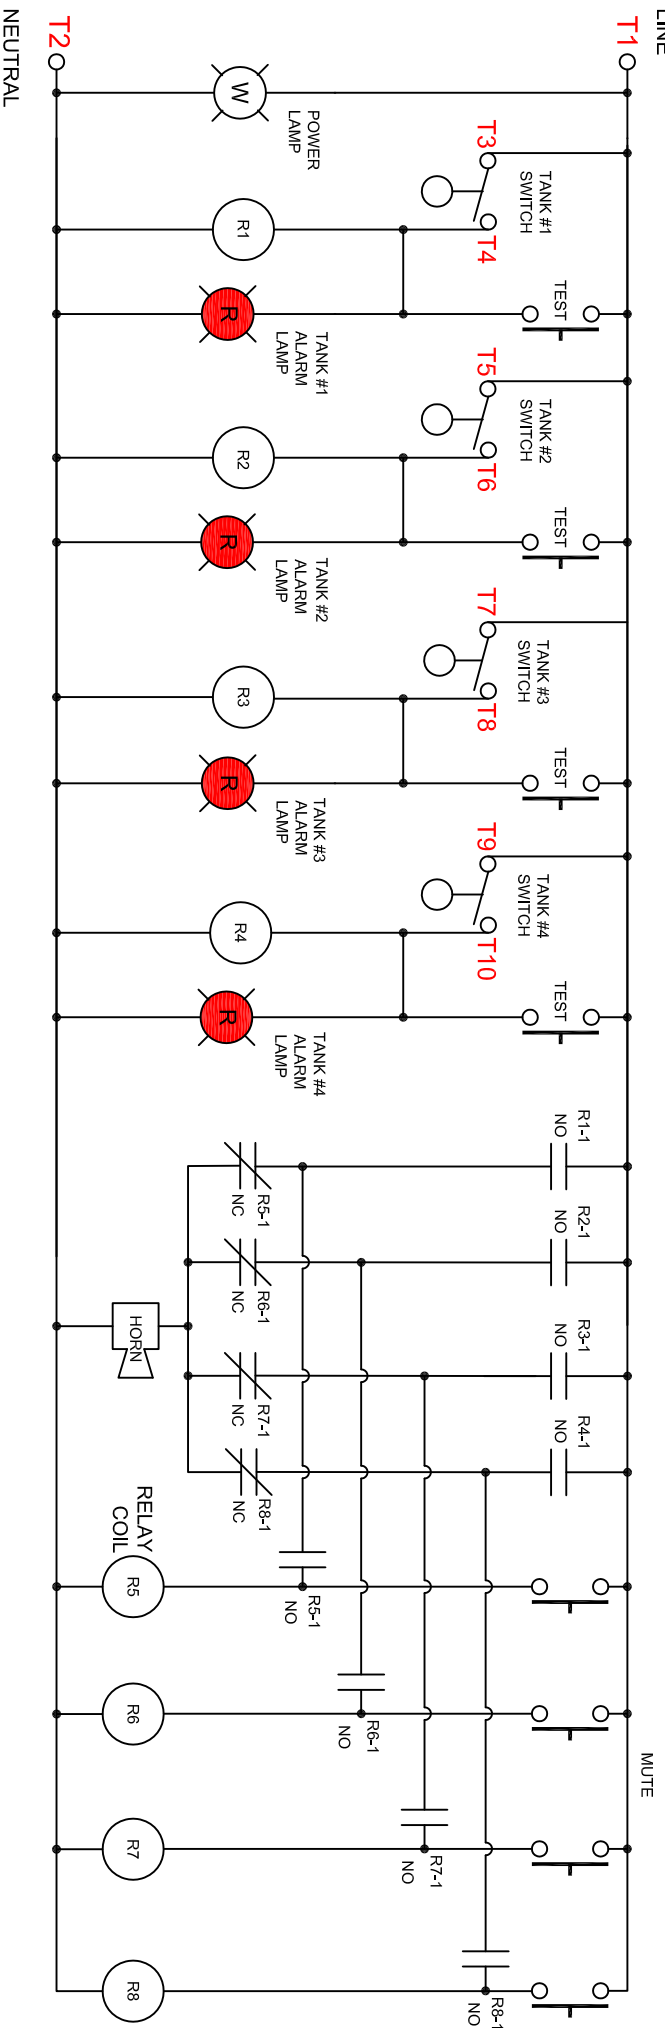

120 VAC, 60 Hz, 300mA

LINE

Terminal Block

1	2	3	4	5	6	7	8	9	10
---	---	---	---	---	---	---	---	---	----

120VAC - LINE
 NEUTRAL
 TANK #1
 TANK #1
 TANK #2
 TANK #2
 TANK #3
 TANK #3
 TANK #4
 TANK #4
 Dry Contact Switch Inputs

KTECH INDUSTRIAL PRODUCTS INC.

Drawing: Weatherproof 4 Input Alarm - 4 Tanks
 c/w Mute Timer, Test & Auto Reset

Dwg. No. AL201-4-4TK Schem

Date: Aug 9, 2019

Job: