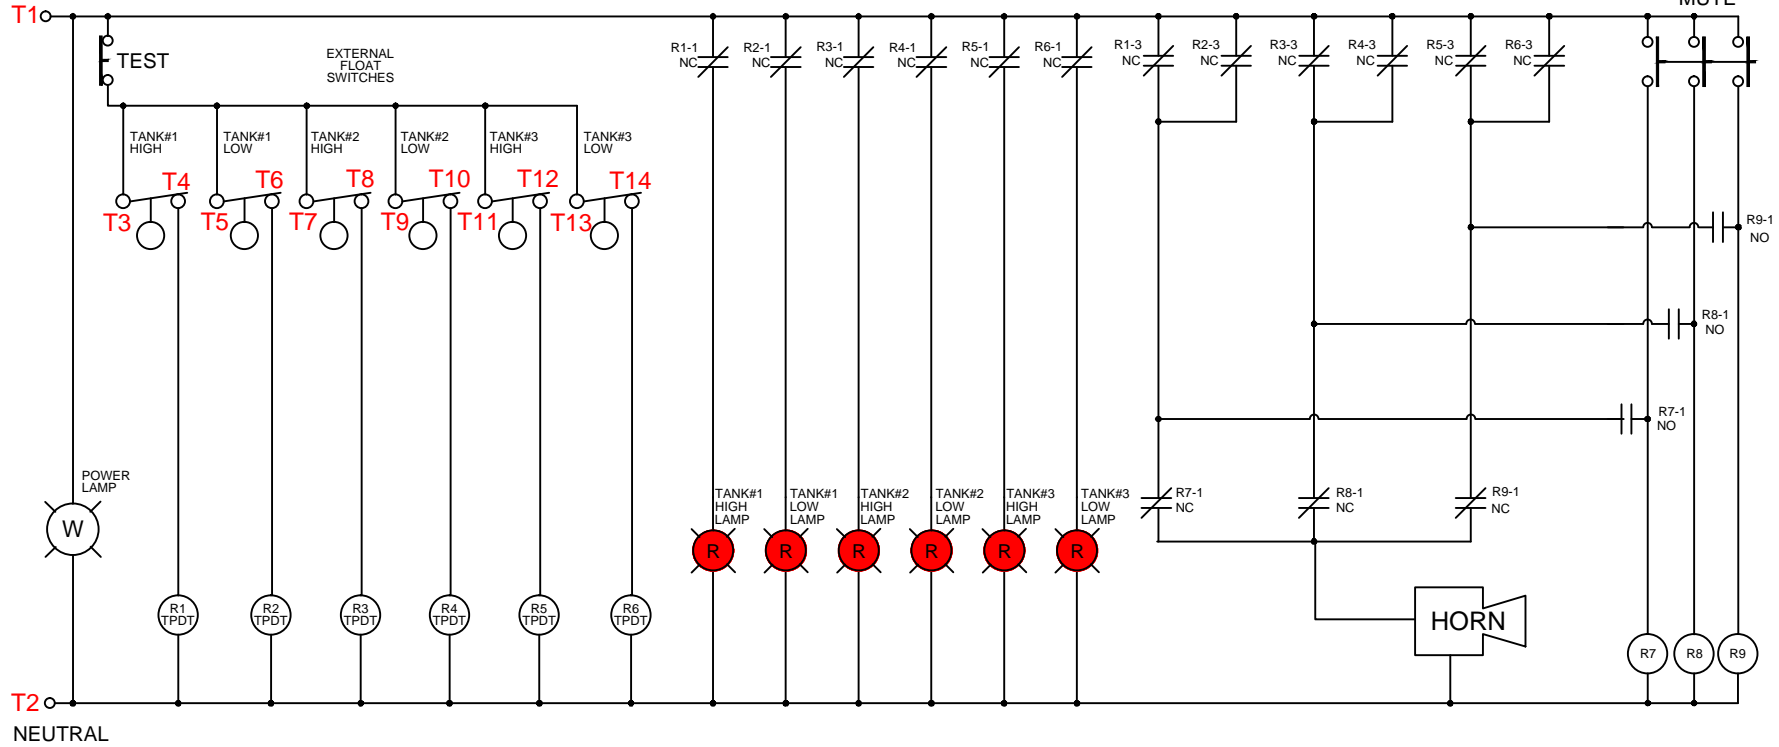

120 VAC, 60 Hz, 400mA

LINE

(NO / NC) normal refers to the shelf state of the relay.

KTECH INDUSTRIAL PRODUCTS INC.

Drawing: Weatherproof 3 Tank Alarm, High & Low
c/w Mute, Test, Auto Reset & Relay Outputs, Fail Safe

Dwg. No.: AL201-6-3TK-6R-FS-HL Schematic

Date: May 14, 2018

Job: