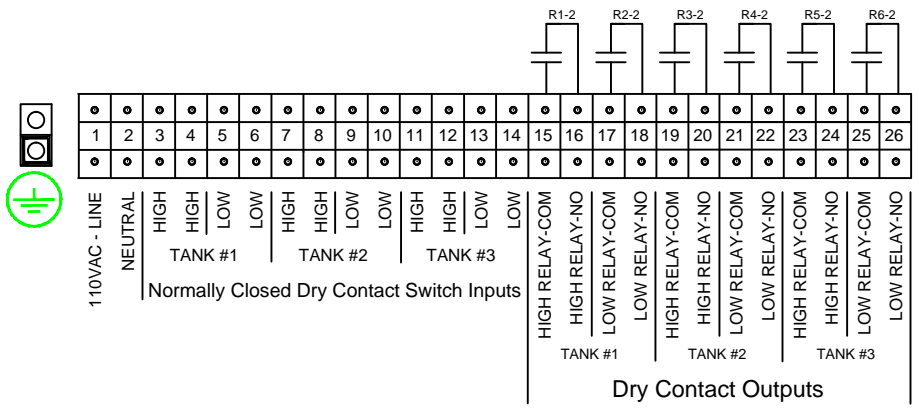

120 VAC, 60 Hz, 400mA

LINE

(NO / NC) normal refers to the shelf state of the relay.

KTECH INDUSTRIAL PRODUCTS INC.

Drawing: Weatherproof 3 Tank Alarm, High & Low
c/w Mute, Test, Auto Reset & Relay Outputs, Fail Safe

Dwg. No.: AL201-6-3TK-6R-FS-HL Schematic

Date: May 14, 2018

Job: