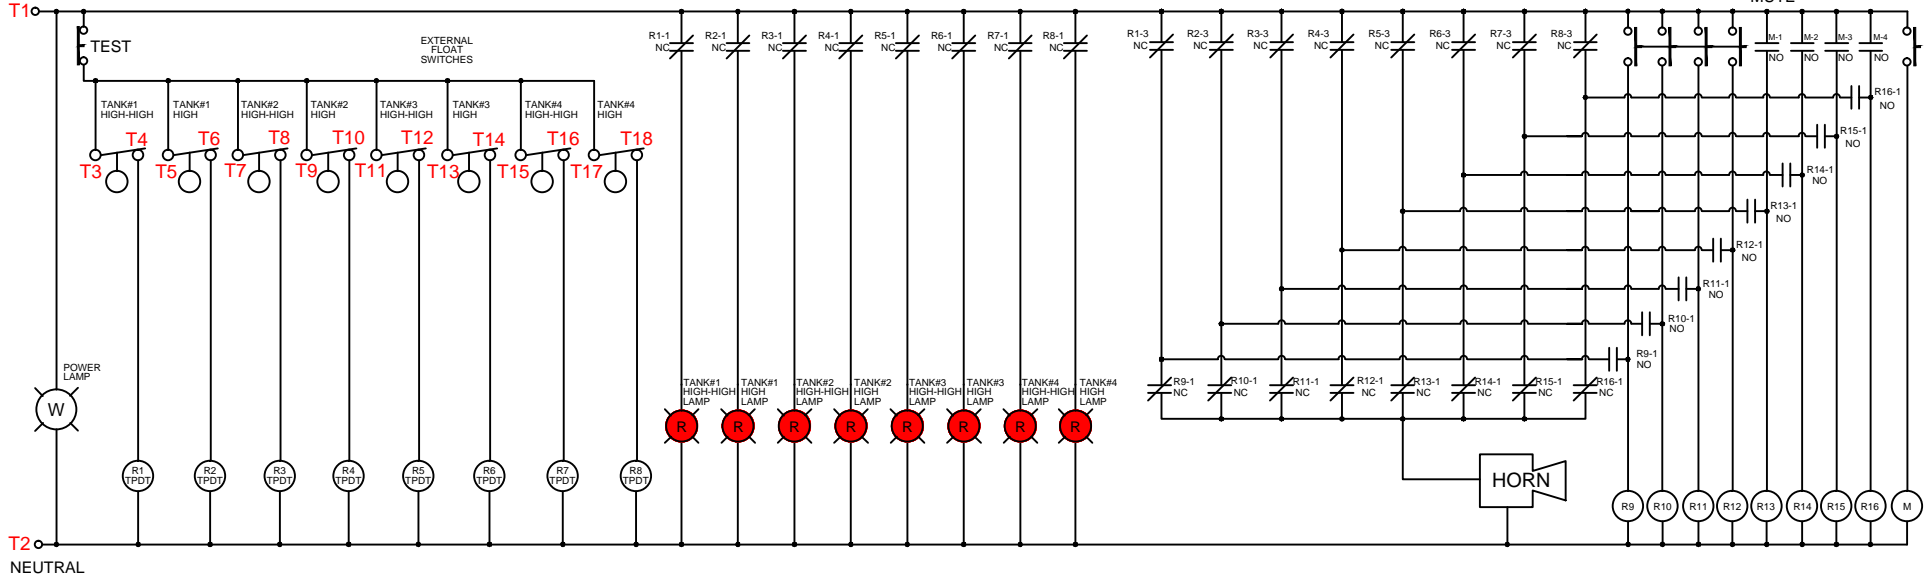

120 VAC, 60 Hz, 400mA

LINE

(NO / NC) normal refers to the shelf state of the relay.

KTECH INDUSTRIAL PRODUCTS INC.

Drawing: Weatherproof 4 Tank Alarm, High-High & High c/w Mute, Test & Relay Output, Fail Safe

Dwg. No.: AL201-8-4TK-8R-HHH-FS Schematic

Date: Nov 30, 2021

Job: