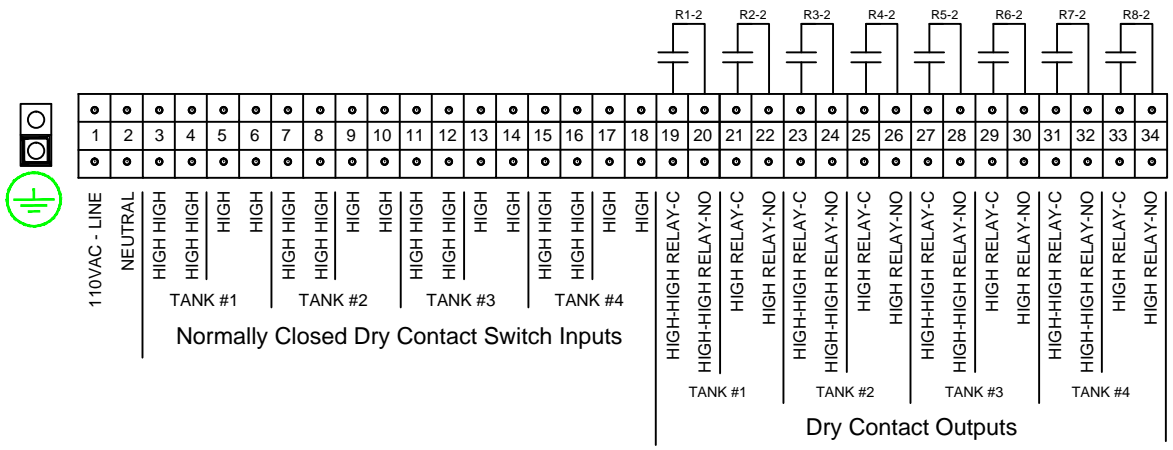

120 VAC, 60 Hz, 400mA

LINE

(NO / NC) normal refers to the shelf state of the relay.

KTECH INDUSTRIAL PRODUCTS INC.

Drawing: Weatherproof 4 Tank Alarm, High-High & High c/w Mute, Test & Relay Output, Fail Safe

Dwg. No.: AL201-8-4TK-8R-HHH-FS Schematic

Date: Nov 30, 2021

Job: